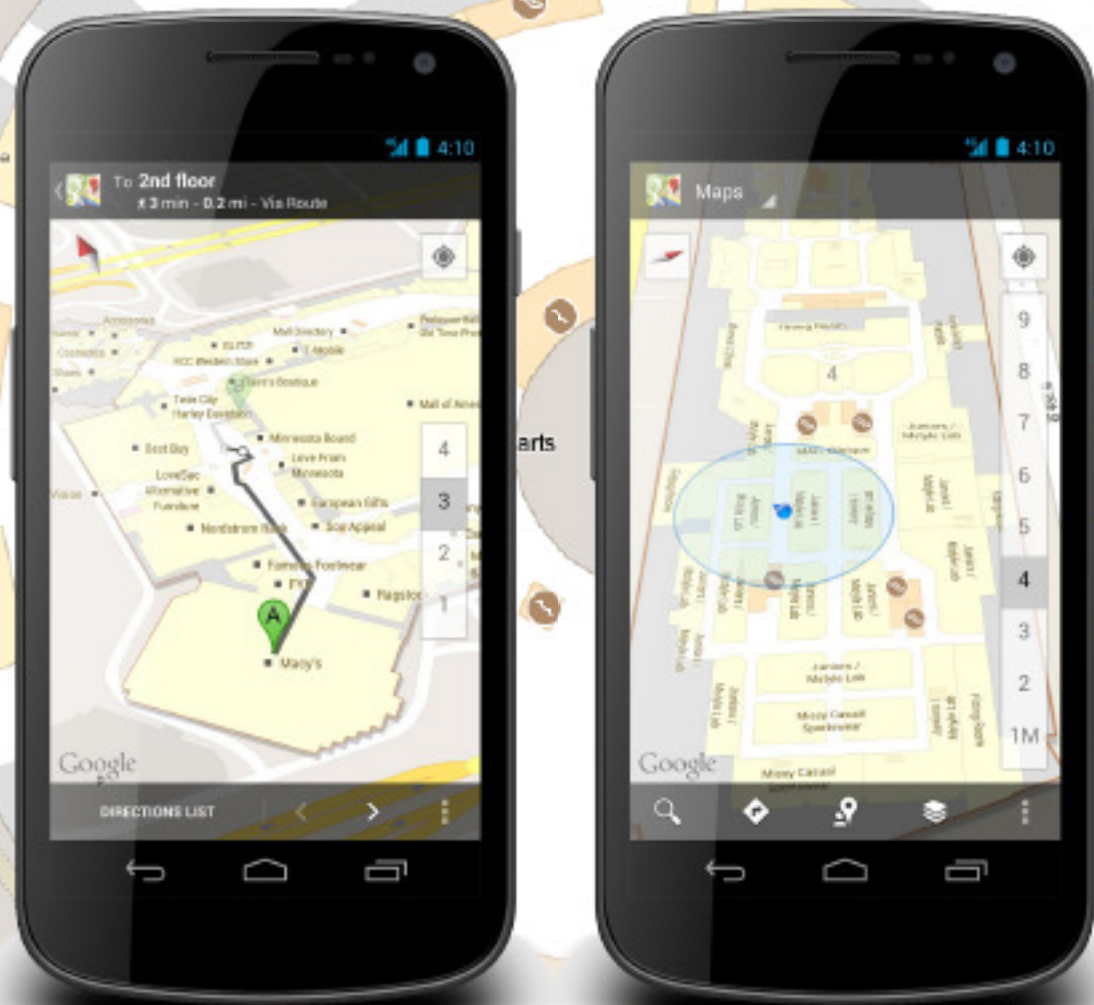

As empresas também se beneficiam...