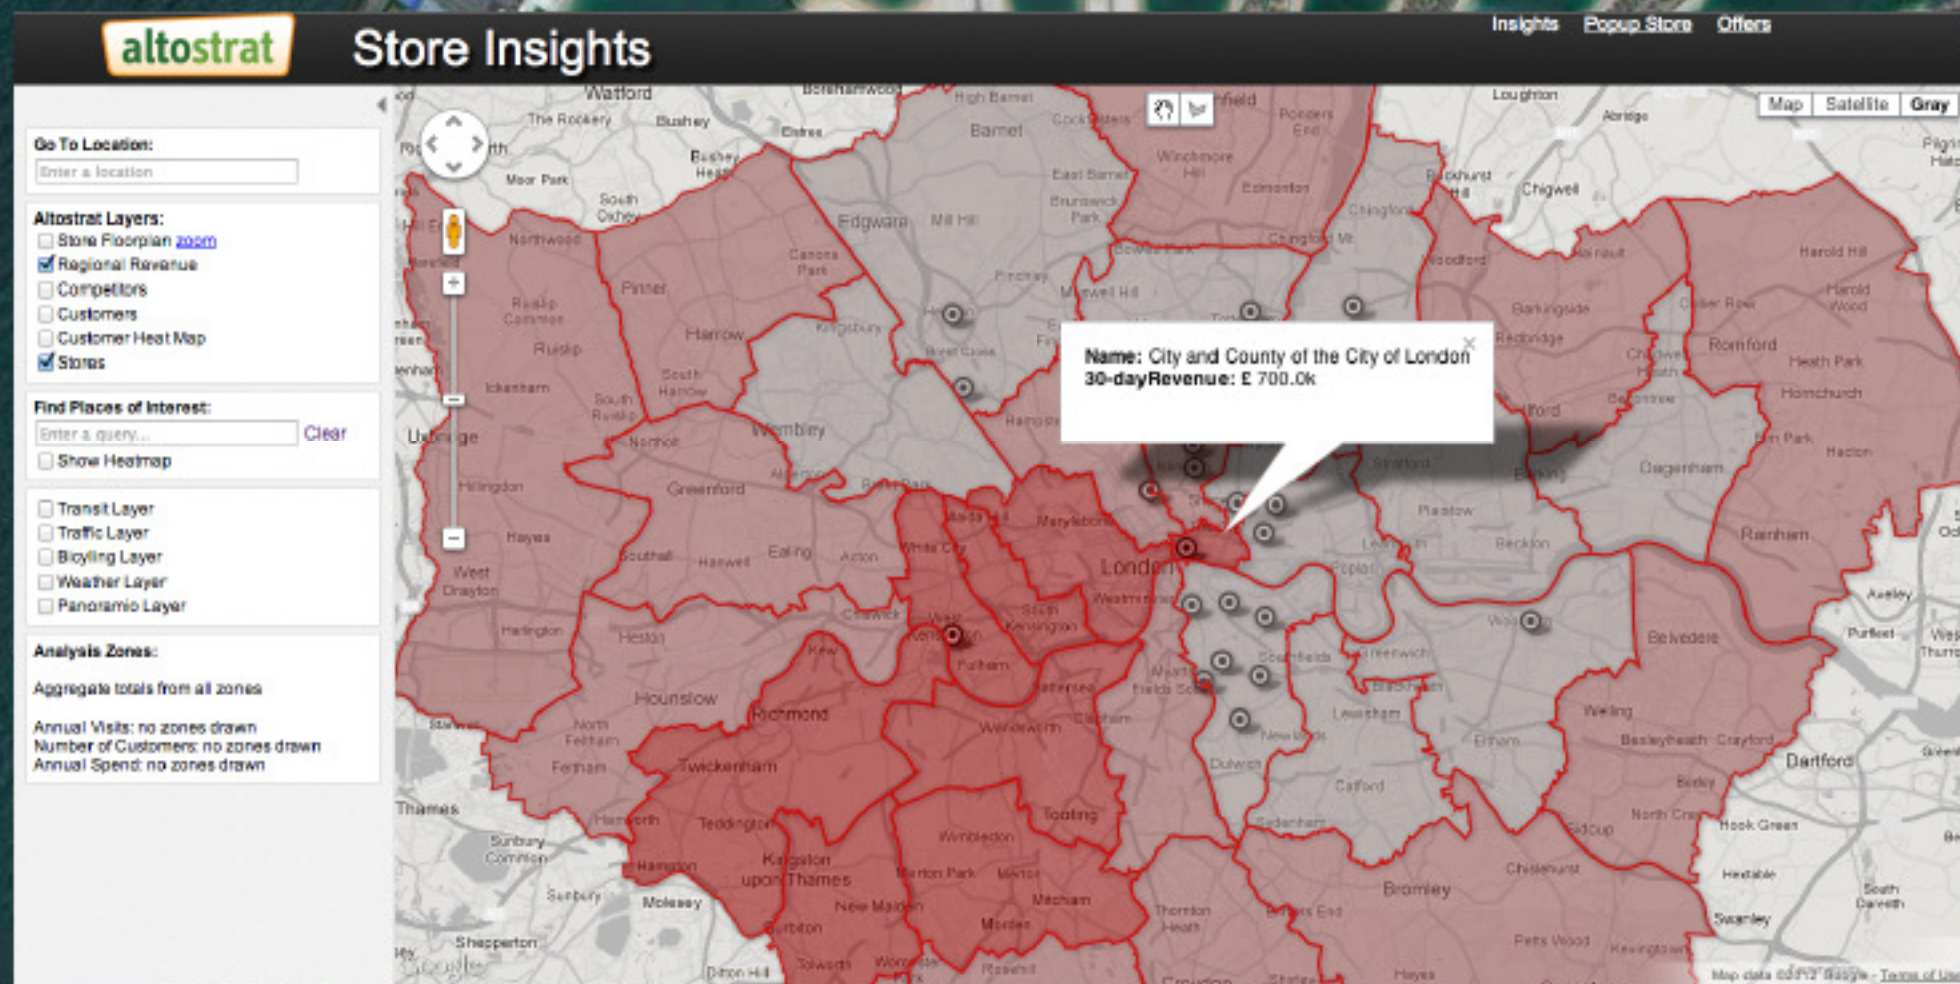

Map Satellite

- Properties
- Home Values
- Crimes
- Schools
- Commute
- Amenities
 - Restaurants
 - Groceries
 - Banks
 - Gas stations

20 restaurants, 20 banks, 20 gas stations, 20 groceries.

Map data ©2012 Google - Terms of Use
Walkability rating provided by Walk Score®

Amenity information provided by yelp

Geomarketing clásico

Geomarketing clásico

Geomarketing clásico

Geomarketing clásico

Geomarketing clásico

Geomarketing clásico

Geomarketing clásico

Find Places of Interest:
pizzaplaces [Clear](#)

- Show Heatmap

Transit Layer
 Traffic Layer
 Bicycling Layer
 Weather Layer
 Panorama Layer

Analysis Zones:
Aggregate totals from all zones
Annual Visits: no zones drawn
Number of Customers: no zones drawn
Annual Spend: no zones drawn

...seus dados...

na nuvem do Google...

Aplicações

APIs de Desenvolvimento

...para acesso a qualquer hora, de qualquer dispositivo, em qualquer lugar.

A map of South America with a red outline highlighting the borders of Brazil. The map shows various countries and states, including Ecuador, Peru, Bolivia, Paraguay, and several Brazilian states like Roraima, Amazonas, Pará, Maranhão, Ceará, Pernambuco, Bahia, Minas Gerais, and São Paulo. Major cities like Quito, Guayaquil, Lima, La Paz, Santa Cruz de la Sierra, Brasília, and São Paulo are marked. The text 'se uma imagem vale mais que mil palavras, então um MAPA vale mais que mil imagens.' is overlaid in large black font across the center of the map.