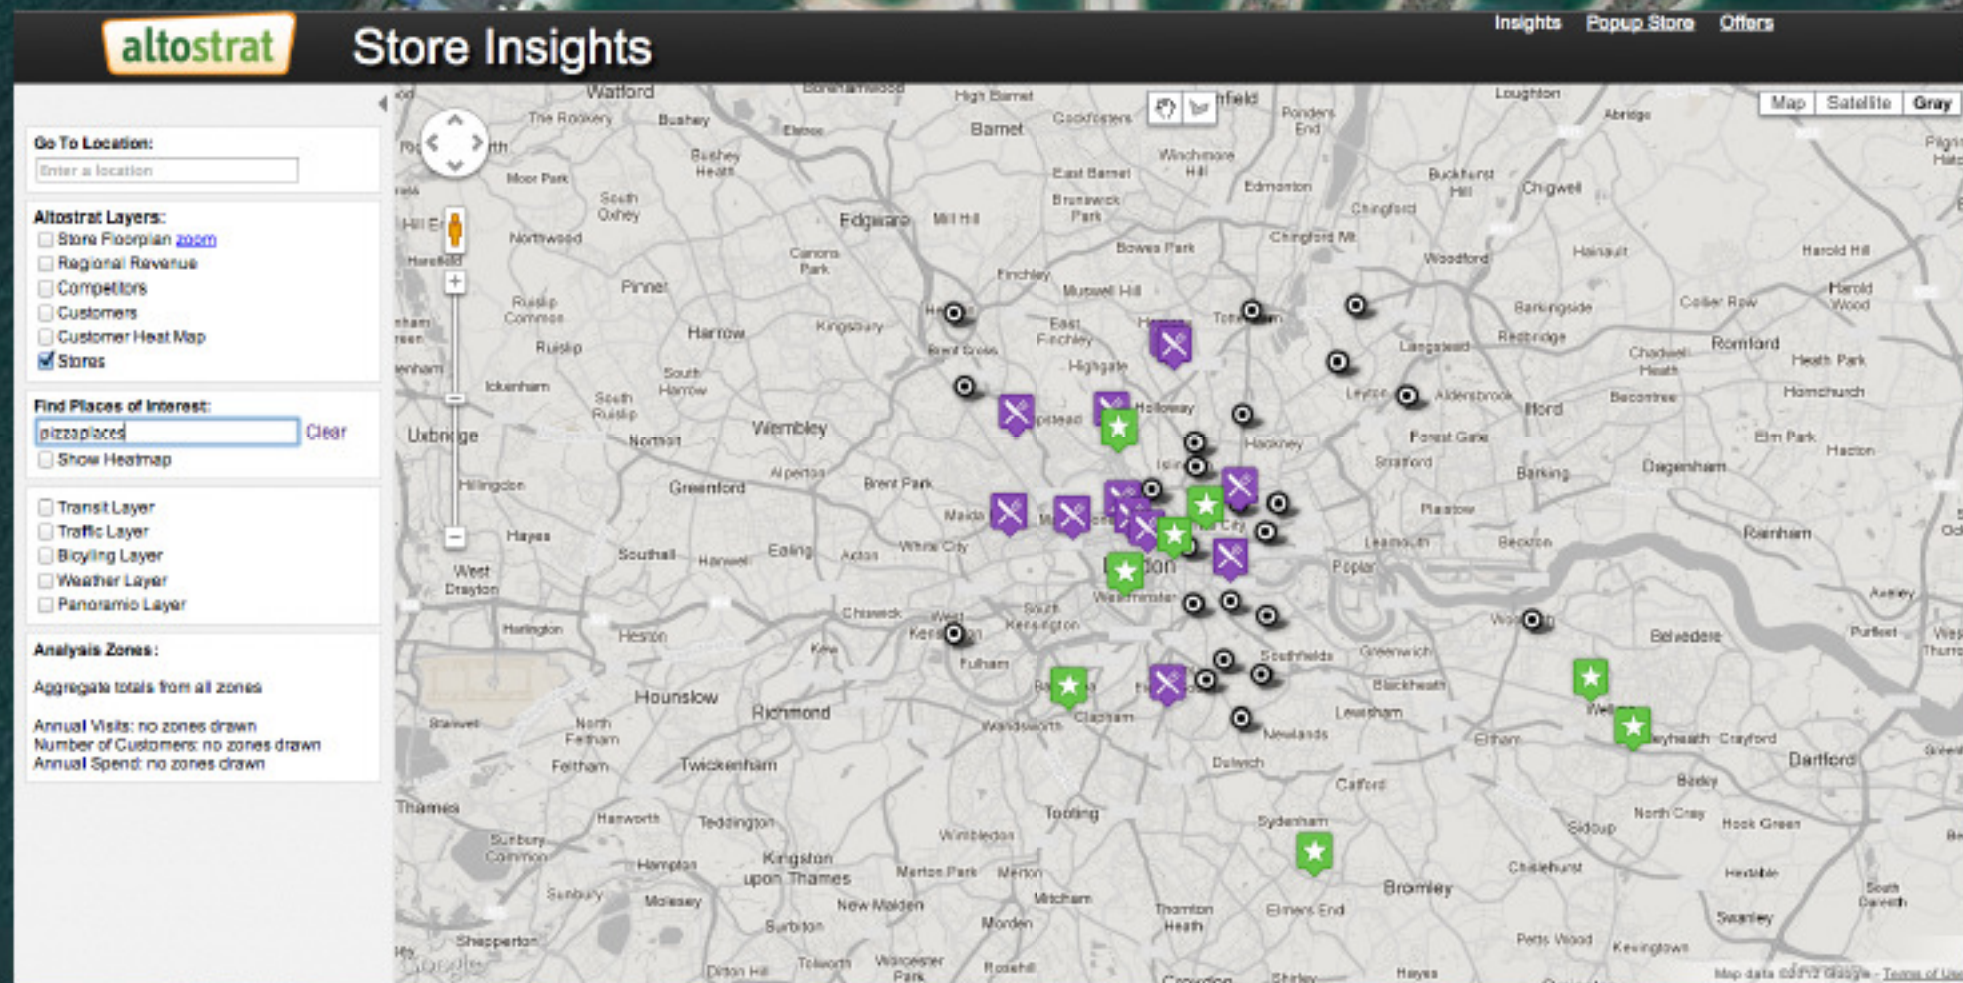

Geomarketing clásico