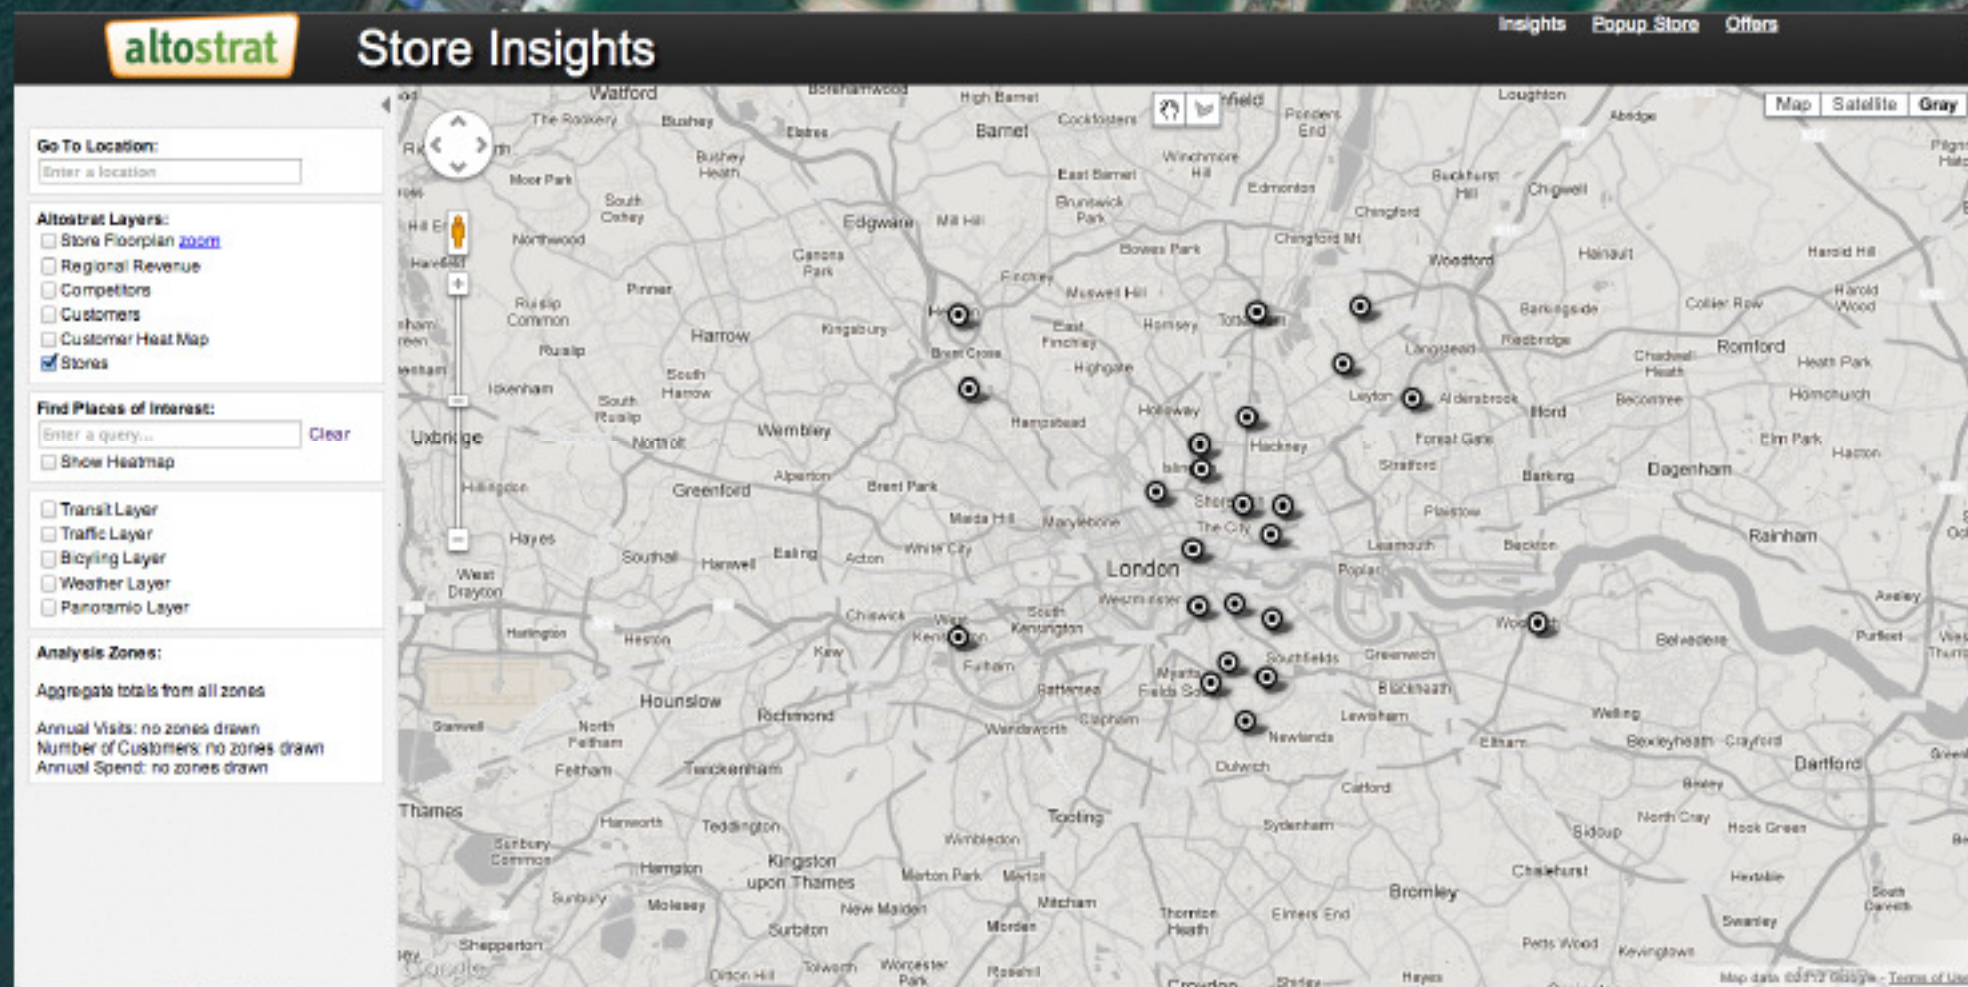

Map Satellite

- Properties
- Home Values
- Crimes
- Schools
- Commute
- Amenities
 - Restaurants
 - Groceries
 - Banks
 - Gas stations

20 restaurants, 20 banks, 20 gas stations, 20 groceries.

Map data ©2012 Google - Terms of Use
Walkability rating provided by Walk Score®

Amenity information provided by yelp

Geomarketing clásico

Geomarketing clásico

Geomarketing clásico

Geomarketing clásico

Geomarketing clásico

Geomarketing clásico

Geomarketing clásico

Find Places of Interest:
pizzaplaces [Clear](#)

- Show Heatmap

Transit Layer
 Traffic Layer
 Bicycling Layer
 Weather Layer
 Panorama Layer

Analysis Zones:
Aggregate totals from all zones
Annual Visits: no zones drawn
Number of Customers: no zones drawn
Annual Spend: no zones drawn

...seus dados...

na nuvem do Google...

Aplicações

APIs de Desenvolvimento

...para acesso a qualquer hora, de qualquer dispositivo, em qualquer lugar.

A map of South America with a red outline highlighting the borders of Brazil. The map shows various countries and states, including Ecuador, Peru, Bolivia, Paraguay, and several Brazilian states like Roraima, Amazonas, Pará, Maranhão, Ceará, Pernambuco, Bahia, Minas Gerais, and São Paulo. Major cities like Quito, Guayaquil, Lima, La Paz, Santa Cruz de la Sierra, Brasília, and São Paulo are marked. The text 'se uma imagem vale mais que mil palavras, então um MAPA vale mais que mil imagens.' is overlaid in large black font across the center of the map.