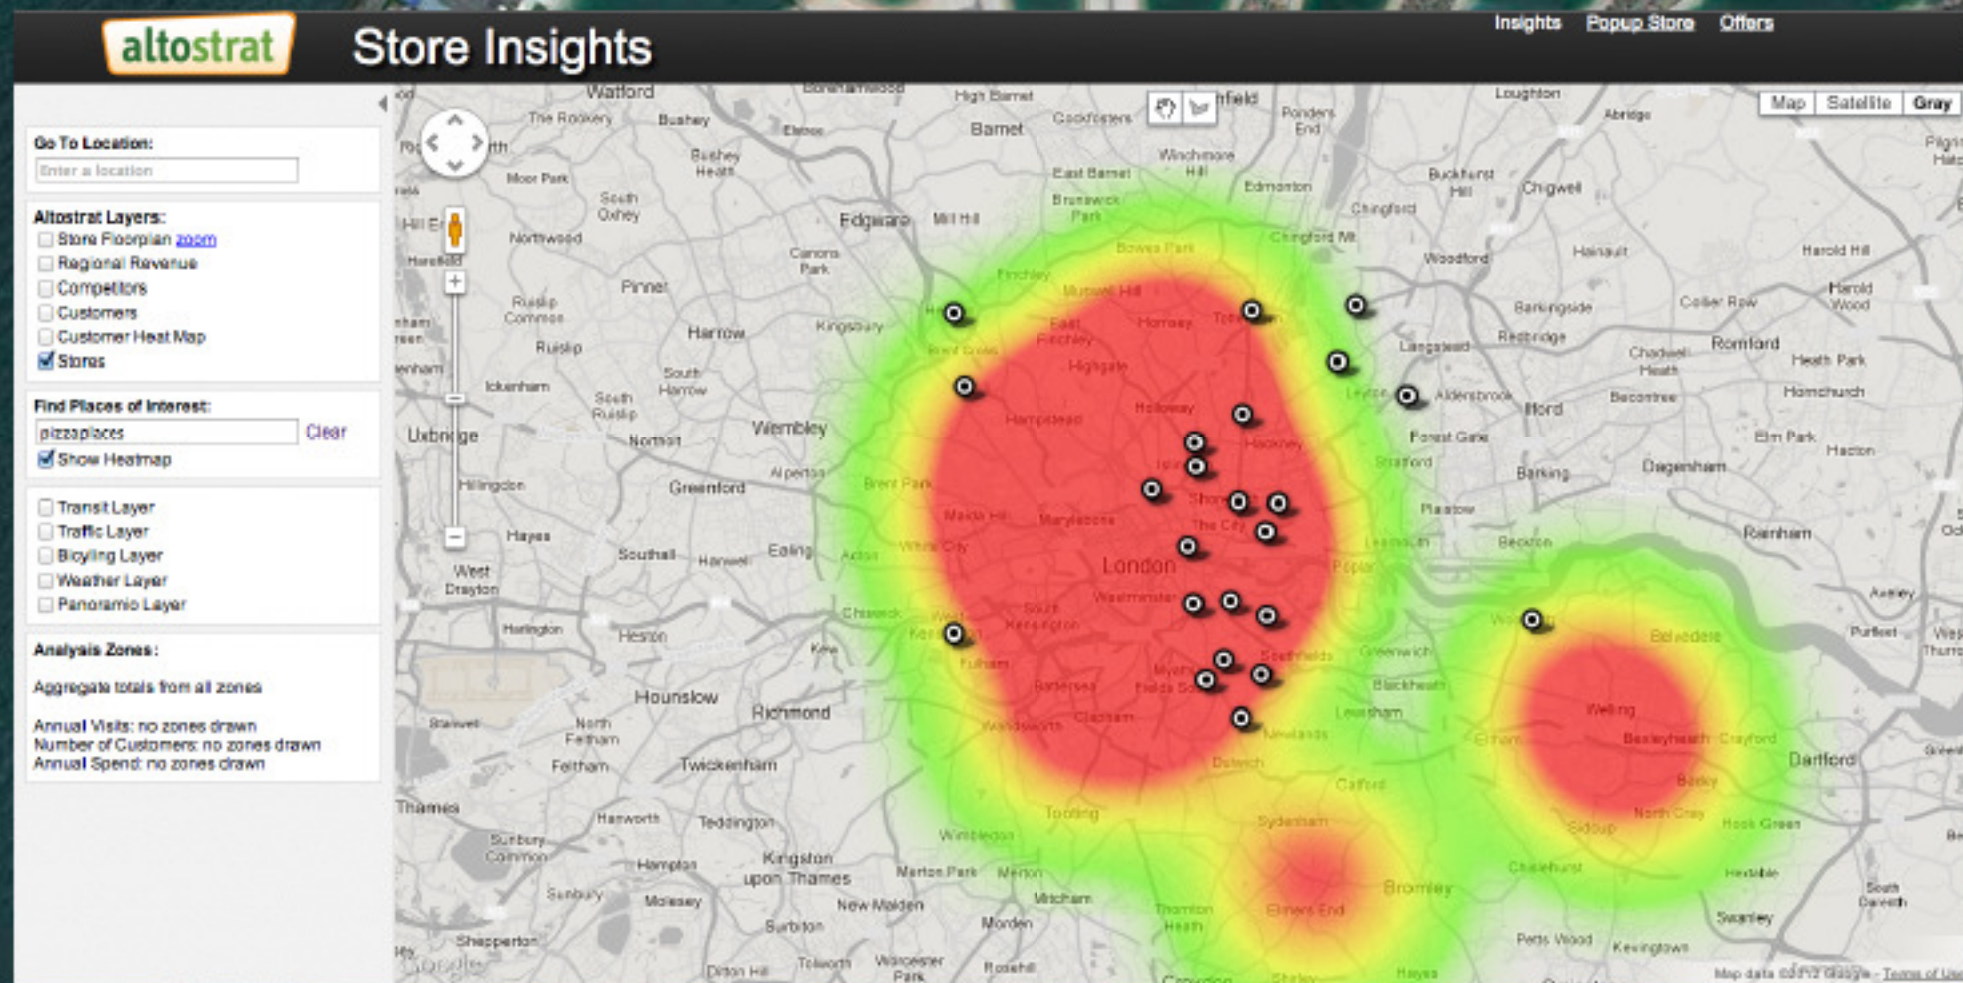

Geomarketing clásico