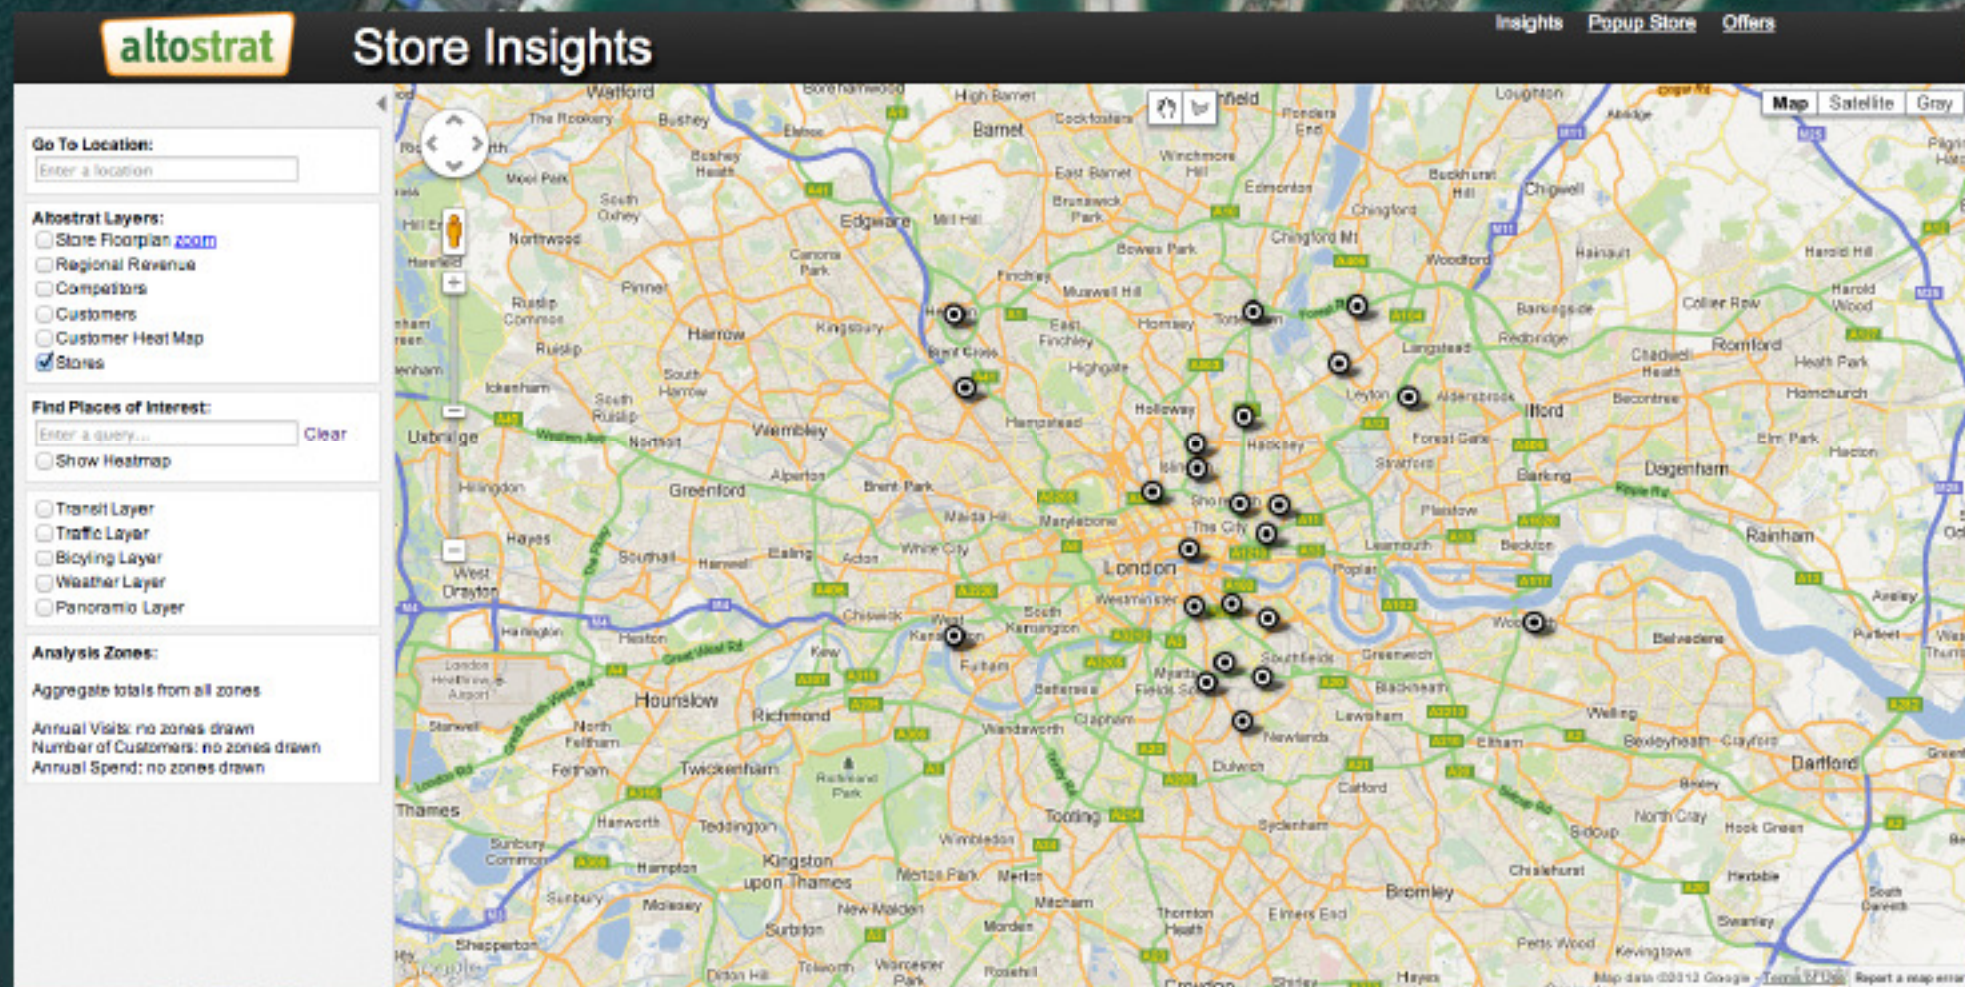

Map Satellite

- Properties
- Home Values
- Crimes
- Schools
- Commute
- Amenities
 - Restaurants
 - Groceries
 - Banks
 - Gas stations

20 restaurants, 20 banks, 20 gas stations, 20 groceries.

Map data ©2012 Google - Terms of Use
Walkability rating provided by Walk Score®

Amenity information provided by yelp

Geomarketing clásico

Geomarketing clásico

Geomarketing clásico

Geomarketing clásico

Geomarketing clásico

Geomarketing clásico

Geomarketing clásico

...seus dados...

na nuvem do Google...

Aplicações

APIs de Desenvolvimento

...para acesso a qualquer hora, de qualquer dispositivo, em qualquer lugar.

A map of South America with a red outline highlighting the borders of Brazil. The map shows various countries and states, including Ecuador, Peru, Bolivia, Paraguay, and several Brazilian states like Roraima, Amazonas, Pará, Maranhão, Ceará, Pernambuco, Bahia, Minas Gerais, and São Paulo. Major cities like Quito, Guayaquil, Lima, La Paz, Santa Cruz de la Sierra, Brasília, and São Paulo are marked. The text 'se uma imagem vale mais que mil palavras, então um MAPA vale mais que mil imagens.' is overlaid in large black font across the center of the map.