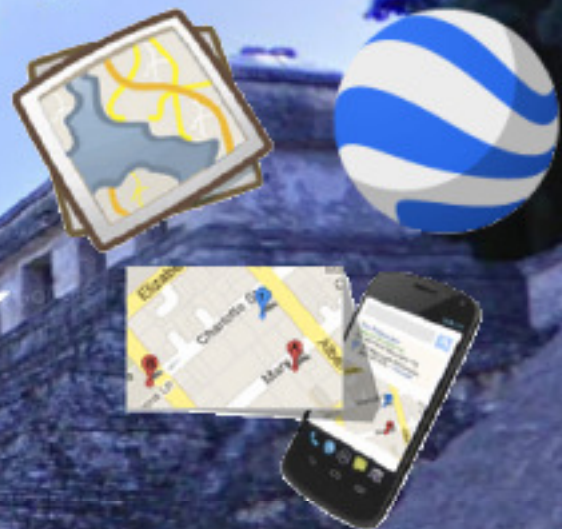

Map Satellite

- Properties
- Home Values
- Crimes
- Schools
- Commute
- Amenities
 - Restaurants
 - Groceries
 - Banks
 - Gas stations

20 restaurants, 20 banks, 20 gas stations, 20 groceries.

Map data ©2012 Google - Terms of Use
Walkability rating provided by Walk Score®

Find Places of Interest:
pizzaplaces [Clear](#)

- Show Heatmap

Transit Layer
 Traffic Layer
 Bicycling Layer
 Weather Layer
 Panorama Layer

Analysis Zones:
Aggregate totals from all zones
Annual Visits: no zones drawn
Number of Customers: no zones drawn
Annual Spend: no zones drawn

Map **Satellite** Gray

Google

Imagery ©2012 Google, GeoEye, AeroMap, etc. | Labels ©2012 Google, The GeoInformation Group | [Terms of Use](#) [Report a map error](#)

Seus dados disponíveis para quem você quiser

...seus dados...

na nuvem do Google...

Aplicações

APIs de Desenvolvimento

...para acesso a qualquer hora, de qualquer dispositivo, em qualquer lugar.

A map of South America with a red outline highlighting the borders of Brazil. The map shows various countries and states, including Ecuador, Peru, Bolivia, Paraguay, and several Brazilian states like Roraima, Amazonas, Pará, Maranhão, Ceará, Pernambuco, Bahia, Minas Gerais, and São Paulo. Major cities like Quito, Guayaquil, Lima, La Paz, Santa Cruz de la Sierra, Brasília, and São Paulo are marked. The text 'se uma imagem vale mais que mil palavras, então um MAPA vale mais que mil imagens.' is overlaid in large black font across the center of the map.