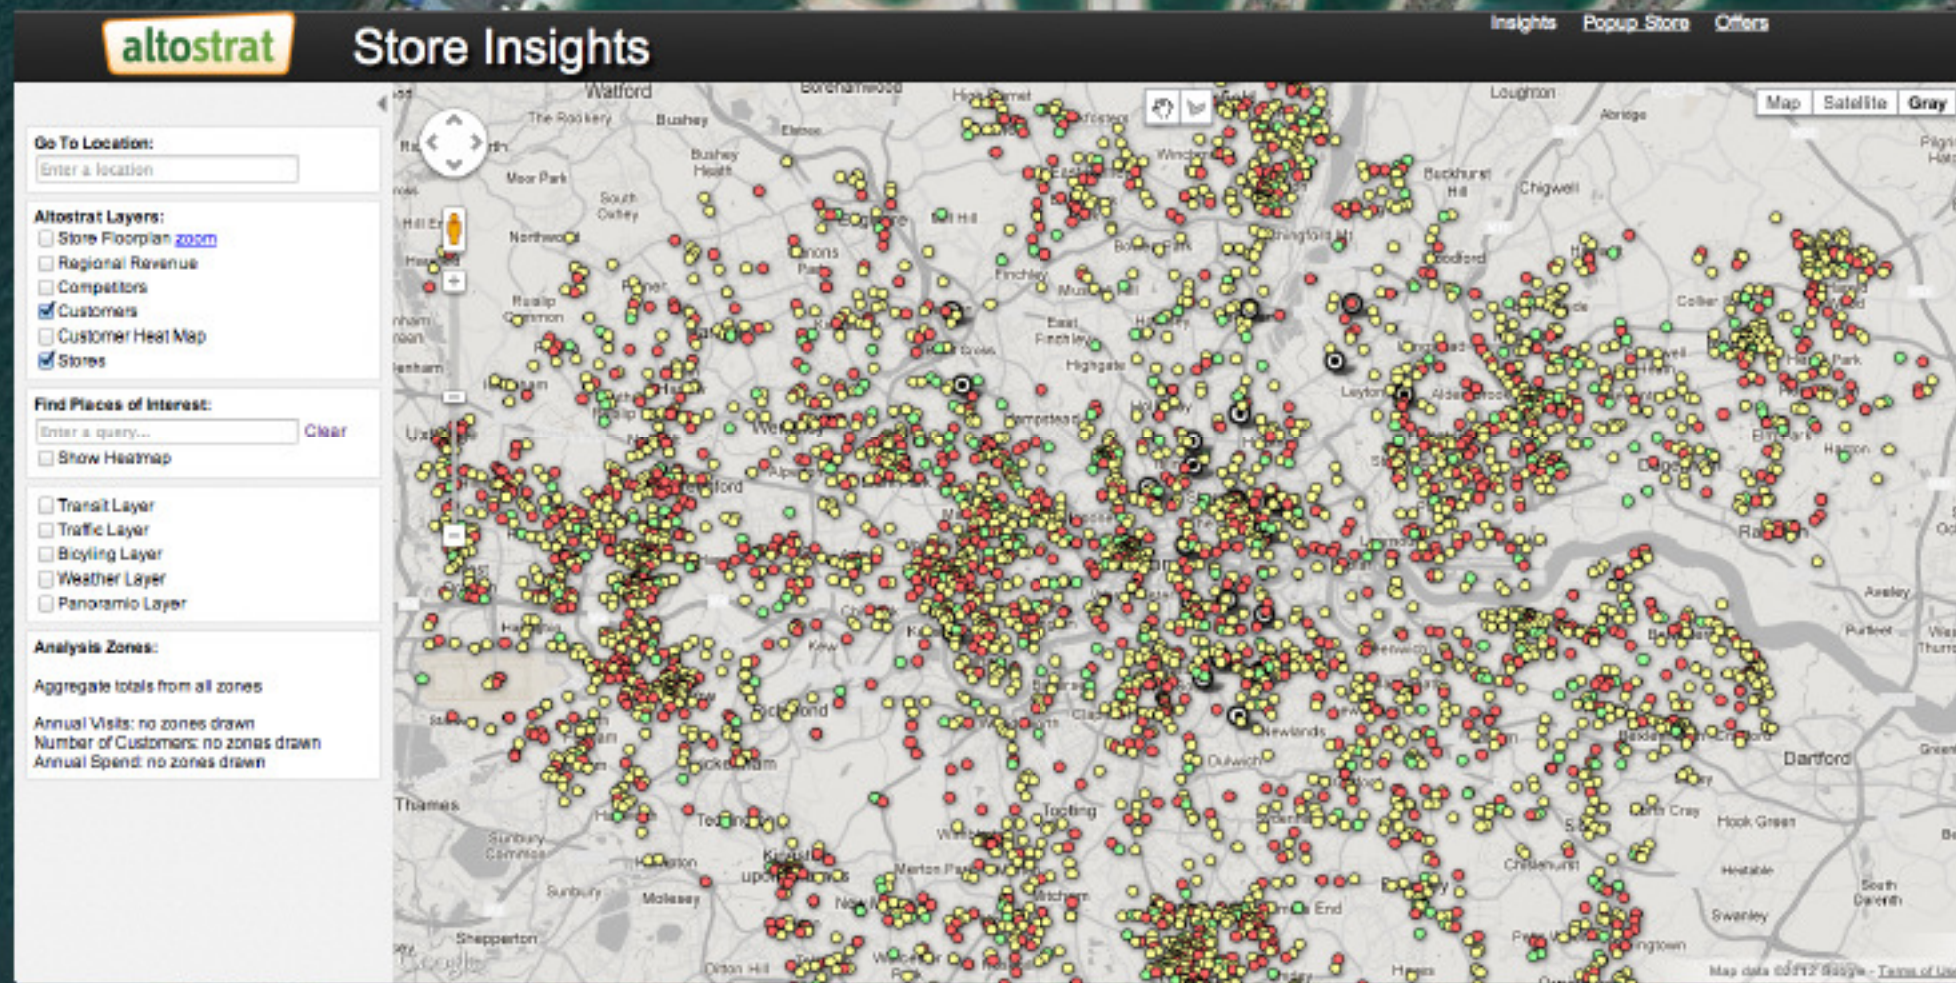

Map Satellite

- Properties
- Home Values
- Crimes
- Schools
- Commute
- Amenities
 - Restaurants
 - Groceries
 - Banks
 - Gas stations

20 restaurants, 20 banks, 20 gas stations, 20 groceries.

Map data ©2012 Google - Terms of Use
Walkability rating provided by Walk Score®

Amenity information provided by yelp

Geomarketing clásico

Geomarketing clásico

Geomarketing clásico

Geomarketing clásico

Geomarketing clásico

Geomarketing clásico

Geomarketing clásico

Geomarketing clásico

Geomarketing clásico

Geomarketing clásico

altostrat Store Insights Insights [Popup Store](#) [Offers](#)

Go To Location:
Enter a location

Altostrat Layers:

- Store Floorplan 2020
- Regional Revenue
- Competitors
- Customers
- Customer Heat Map
- Stores

Find Places of Interest:
pizzaplaces [Clear](#)

- Show Heatmap

Transit Layer
 Traffic Layer
 Bicycling Layer
 Weather Layer
 Panorama Layer

Analysis Zones:
Aggregate totals from all zones
Annual Visits: no zones drawn
Number of Customers: no zones drawn
Annual Spend: no zones drawn