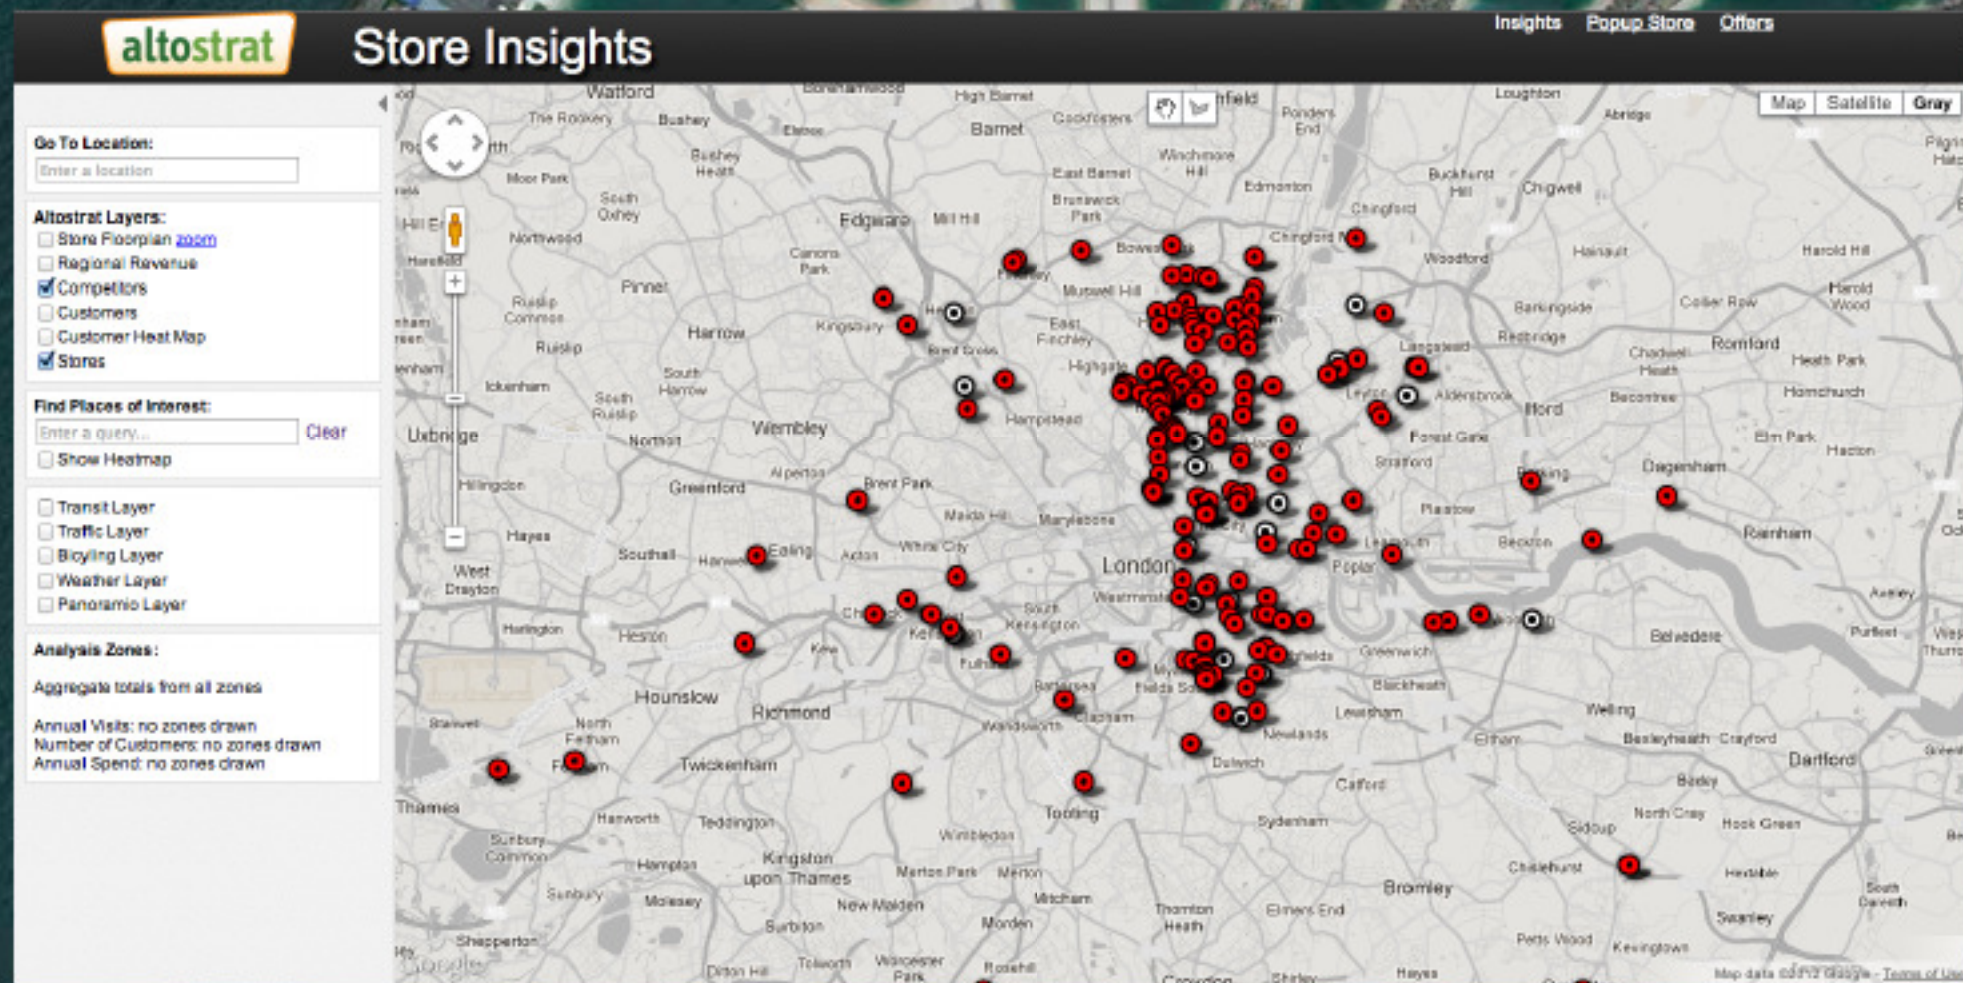

Map Satellite

- Properties
- Home Values
- Crimes
- Schools
- Commute
- Amenities
 - Restaurants
 - Groceries
 - Banks
 - Gas stations

20 restaurants, 20 banks, 20 gas stations, 20 groceries.

Map data ©2012 Google - Terms of Use
Walkability rating provided by Walk Score®

Amenity information provided by yelp

Geomarketing clásico

Geomarketing clásico

Geomarketing clásico

Geomarketing clásico

Geomarketing clásico

Geomarketing clásico

Geomarketing clásico

Find Places of Interest:
pizzaplaces [Clear](#)

- Show Heatmap

Transit Layer
 Traffic Layer
 Bicycling Layer
 Weather Layer
 Panorama Layer

Analysis Zones:
Aggregate totals from all zones
Annual Visits: no zones drawn
Number of Customers: no zones drawn
Annual Spend: no zones drawn

...seus dados...

na nuvem do Google...

Aplicações

APIs de Desenvolvimento

...para acesso a qualquer hora, de qualquer dispositivo, em qualquer lugar.

A map of South America with a red outline highlighting the borders of Brazil. The map shows various countries and states, including Ecuador, Peru, Bolivia, Paraguay, and several Brazilian states like Roraima, Amazonas, Pará, Maranhão, Ceará, Pernambuco, Bahia, Minas Gerais, and São Paulo. Major cities like Quito, Guayaquil, Lima, La Paz, Santa Cruz de la Sierra, Brasília, and São Paulo are marked. The text 'se uma imagem vale mais que mil palavras, então um MAPA vale mais que mil imagens.' is overlaid in large black font across the center of the map.