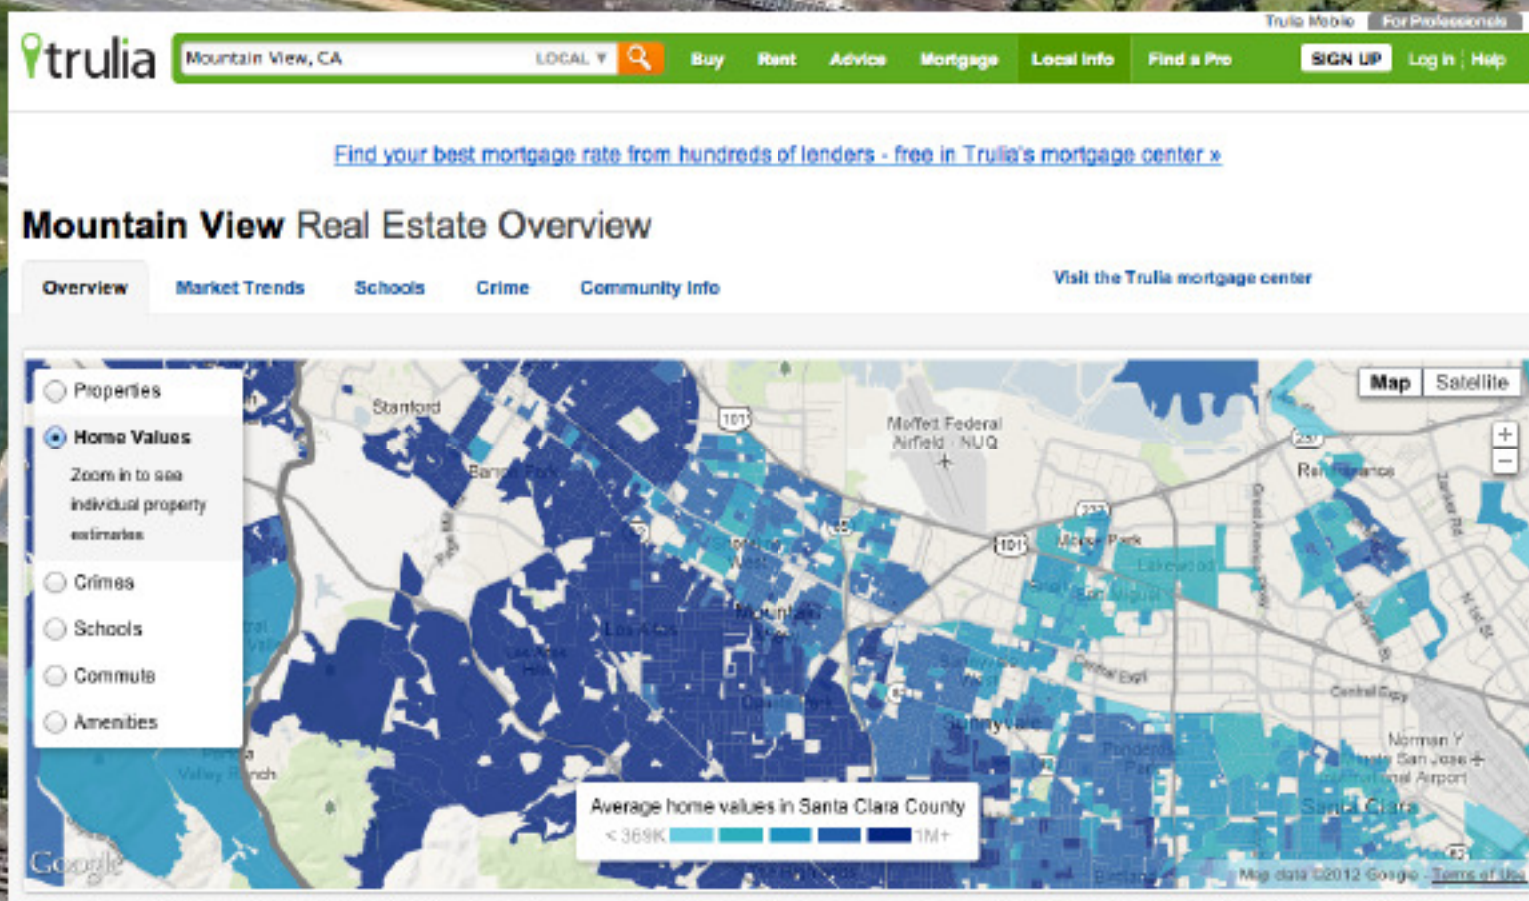

Todos se benefician...