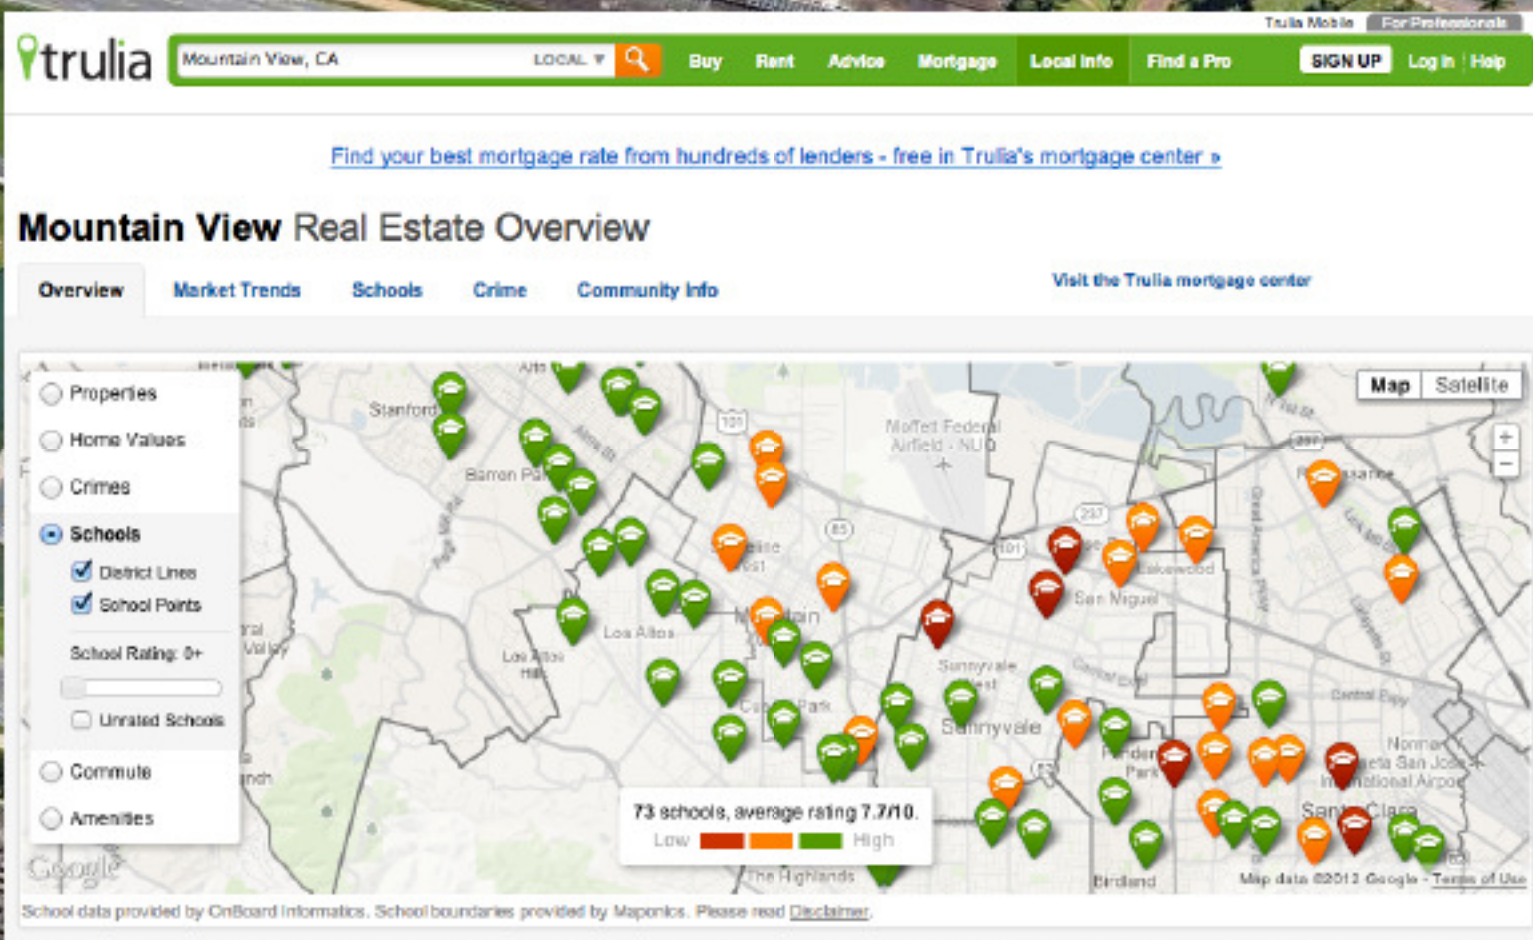

Map Satellite

20 for sale properties, \$618,832 average price

Map data ©2012 Google - Terms of Use

The screenshot displays the Trulia website interface for Mountain View, CA. At the top, there's a navigation bar with the Trulia logo, location (Mountain View, CA), and various service links like 'LOCAL', 'Buy', 'Rent', 'Advice', 'Mortgage', 'Local Info', 'Find a Pro', 'SIGN UP', 'Log in', and 'Help'. Below this is a link to find mortgage rates. The main heading is 'Mountain View Real Estate Overview', with sub-links for 'Overview', 'Market Trends', 'Schools', 'Crime', 'Community Info', and 'Visit the Trulia mortgage center'. The central feature is a map showing property listings with price tags. A sidebar on the left allows filtering by 'Properties' (Type: For Sale, Beds: 3, Baths: 2), 'Home Values', 'Crimes', 'Schools', 'Commute', and 'Amenities'. A summary box at the bottom of the map indicates '20 for sale properties, \$618,832 average price'. The map shows various neighborhoods like Stanford, Barron Park, Shoreline West, Los Altos, Sunnyvale, and Santa Clara.

Todos se benefician...

Todos se benefician...

Todos se benefician...

Todos se benefician...

Mountain View, CA LOCAL Buy Rent Advice Mortgage Local Info Find a Pro SIGN UP Log In | Help

Trulia Mobile For Professionals

Map Satellite

- Properties
- Home Values
- Crimes
- Schools
- Commute
- Amenities
 - Restaurants
 - Groceries
 - Banks
 - Gas stations

20 restaurants, 20 banks, 20 gas stations, 20 groceries.

Map data ©2012 Google - Terms of Use
Walkability rating provided by Walk Score®