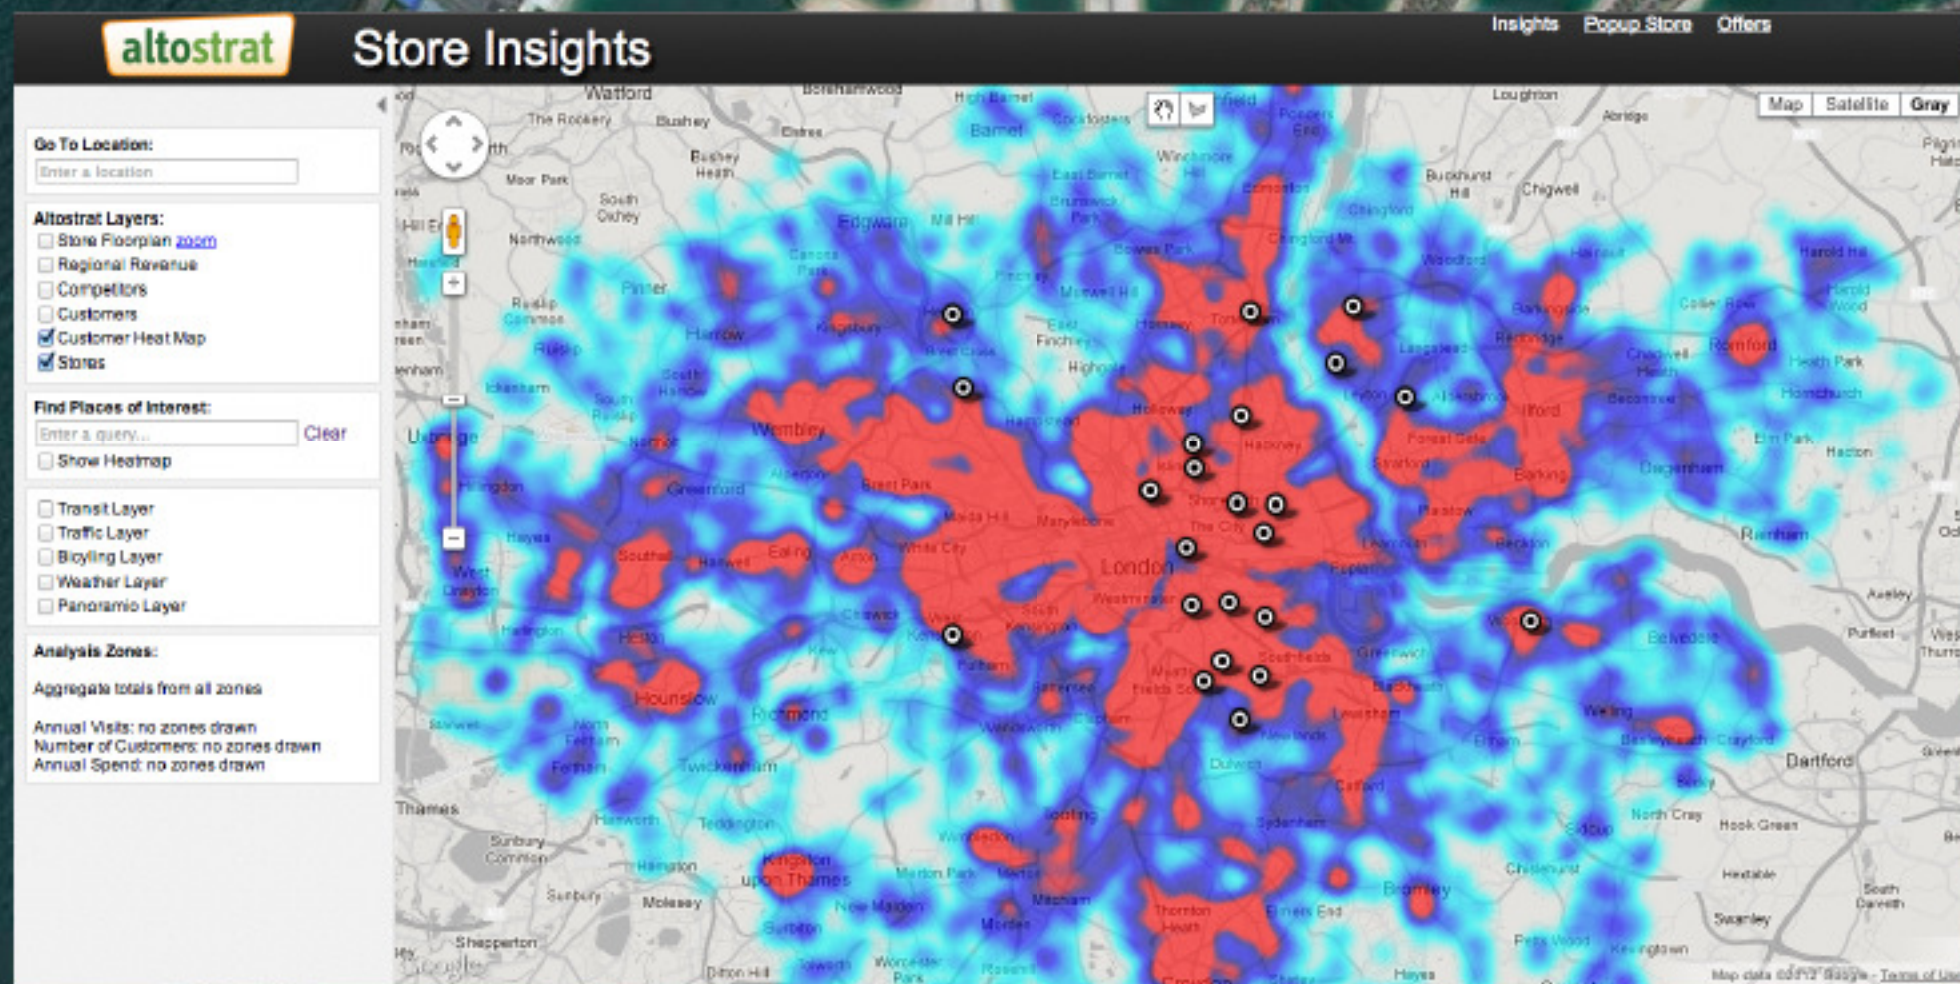

Map Satellite

- Properties
- Home Values
- Crimes
- Schools
- Commute
- Amenities
 - Restaurants
 - Groceries
 - Banks
 - Gas stations

20 restaurants, 20 banks, 20 gas stations, 20 groceries.

Map data ©2012 Google - Terms of Use
Walkability rating provided by Walk Score®

Amenity information provided by yelp

Geomarketing clásico

Geomarketing clásico

Geomarketing clásico

Geomarketing clásico

Geomarketing clásico

Geomarketing clásico

Geomarketing clásico

Find Places of Interest:
pizzaplaces [Clear](#)

- Show Heatmap

Transit Layer
 Traffic Layer
 Bicycling Layer
 Weather Layer
 Panorama Layer

Analysis Zones:
Aggregate totals from all zones
Annual Visits: no zones drawn
Number of Customers: no zones drawn
Annual Spend: no zones drawn

...seus dados...

na nuvem do Google...

Aplicações

APIs de Desenvolvimento

...para acesso a qualquer hora, de qualquer dispositivo, em qualquer lugar.

A map of South America with a red outline highlighting the borders of Brazil. The map shows various countries and states, including Ecuador, Peru, Bolivia, Paraguay, and several Brazilian states like Roraima, Amazonas, Pará, Maranhão, Ceará, Pernambuco, Bahia, Minas Gerais, and São Paulo. Major cities like Quito, Guayaquil, Lima, La Paz, Santa Cruz de la Sierra, Brasília, and São Paulo are marked. The text 'se uma imagem vale mais que mil palavras, então um MAPA vale mais que mil imagens.' is overlaid in large black font across the center of the map.