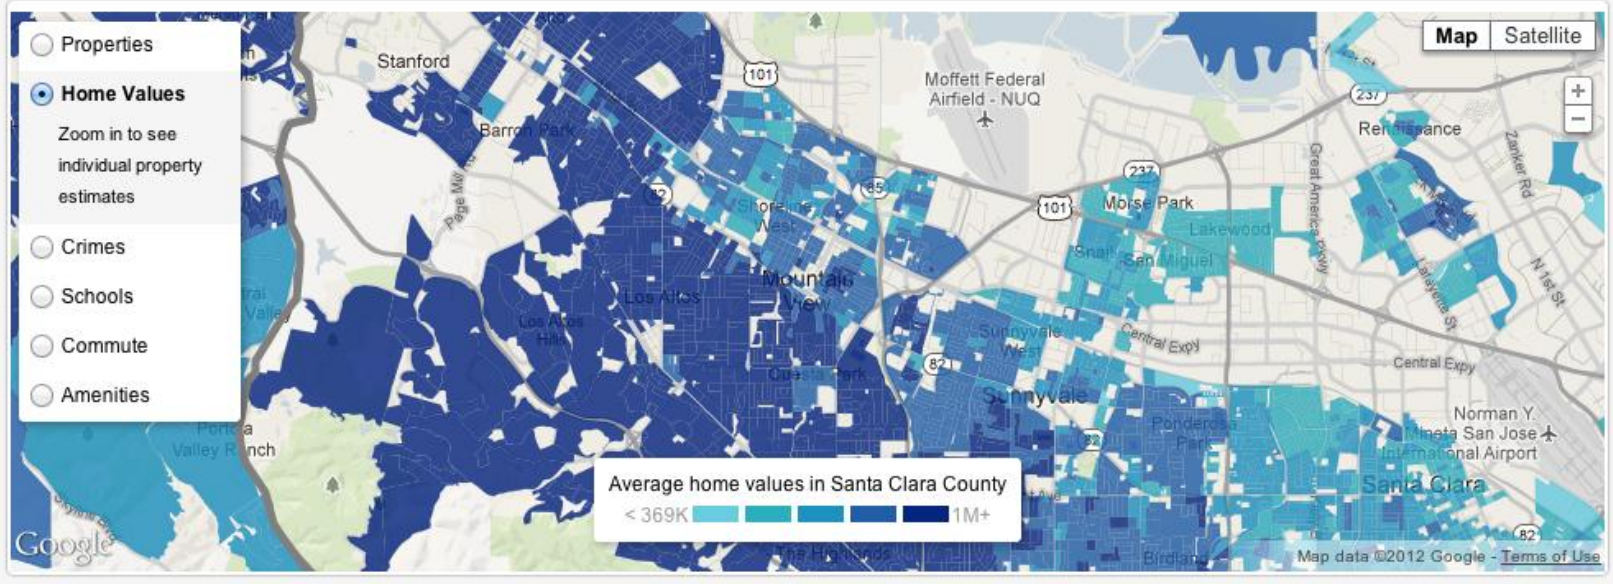

[Find your best mortgage rate from hundreds of lenders - free in Trulia's mortgage center »](#)

Mountain View Real Estate Overview

1. Overview
   - Market Trends
   - Schools
   - Crime
   - Community Info
2. [Visit the Trulia mortgage center](#)