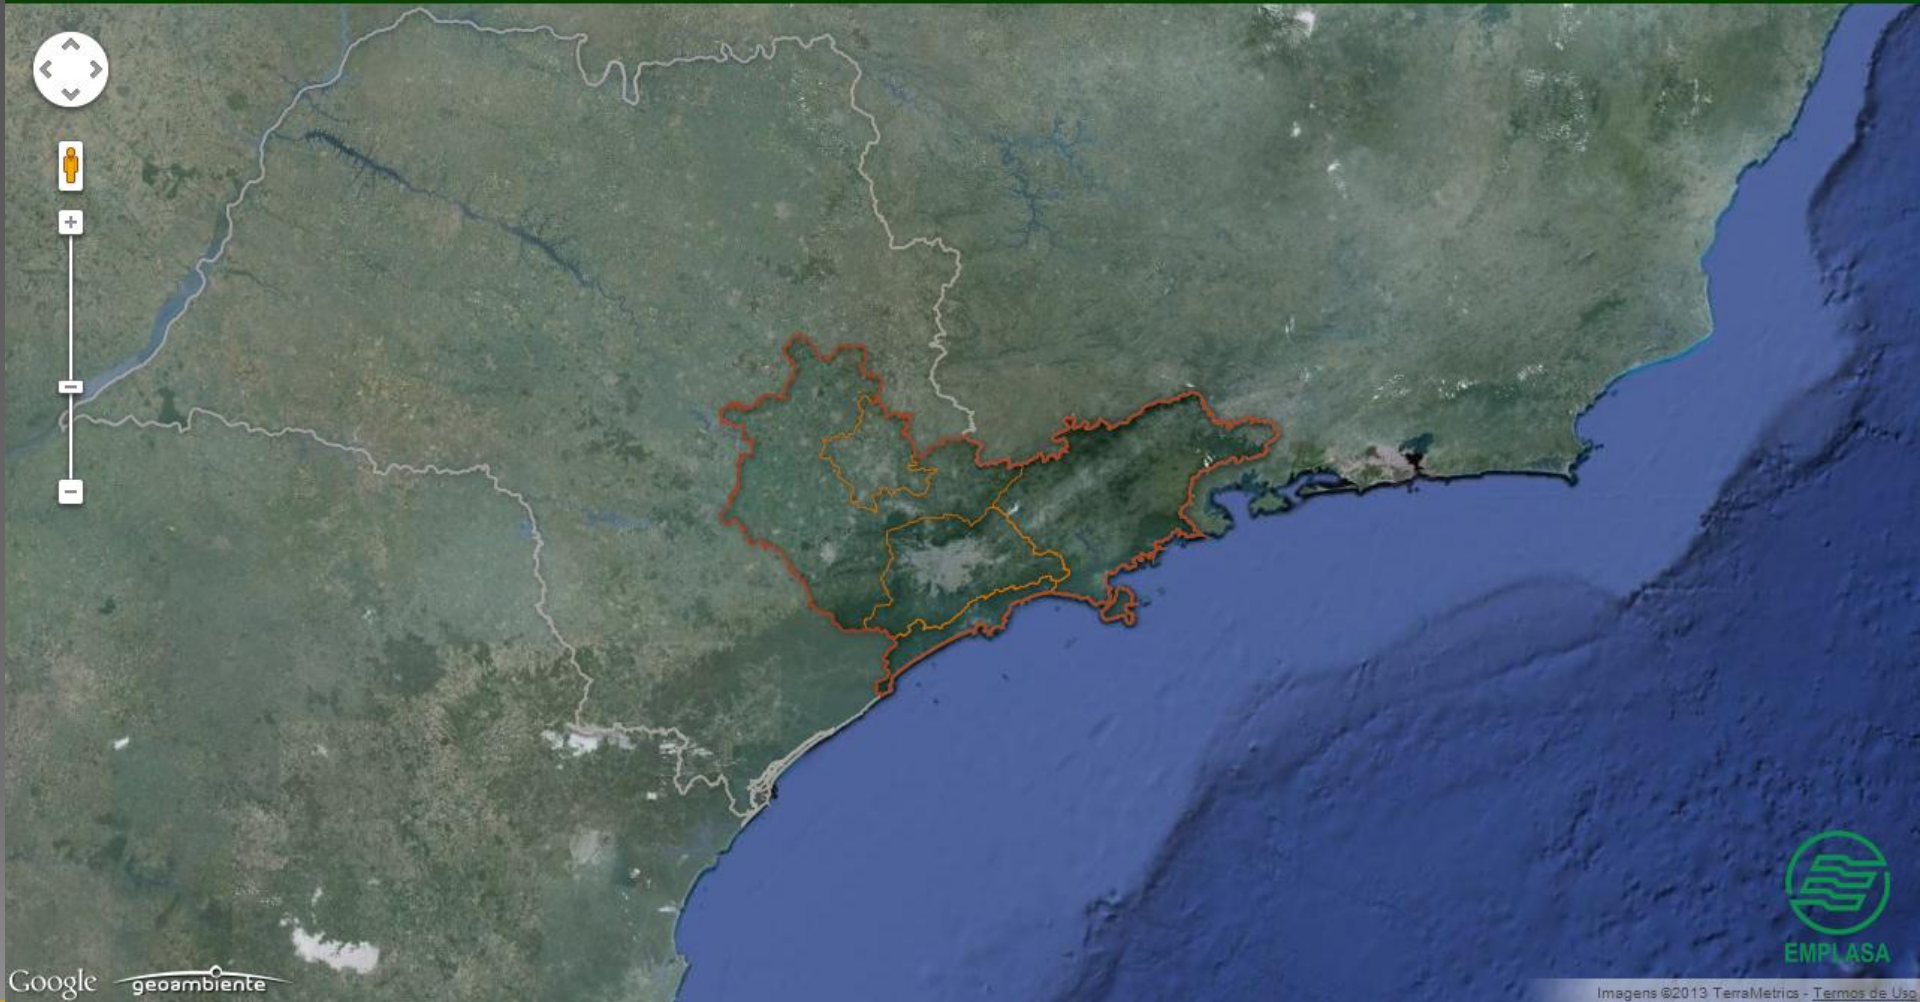

Emplasa GEO

[Projetos e Obras](#) [Mapas](#) [Mais Informações](#)

[Imprimir](#) [Ferramentas e Detalhes](#) [Sair](#)